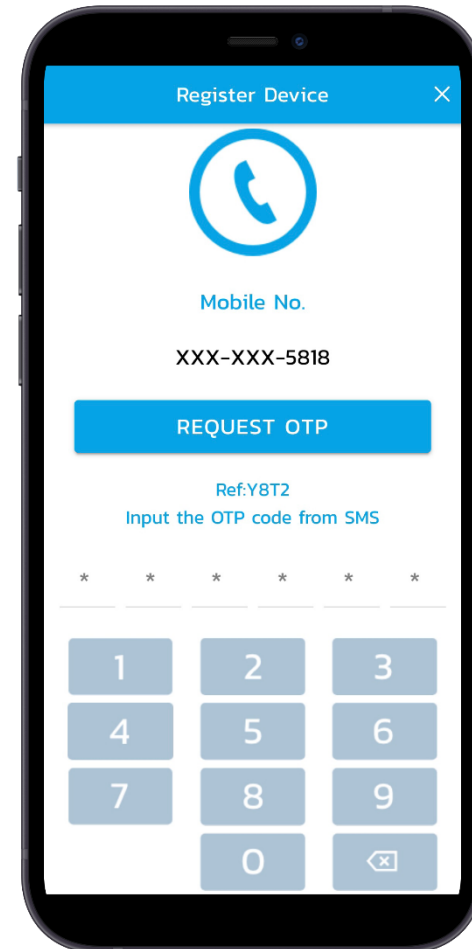

Type 1 :

Login with QR

KTX

4. You can access the website immediately.

If you haven't verified the OTP for the registration on your mobile device via WealthMe application, please follow the steps as the instructions on the next page.

Type 1 :

Login with QR

KTX

4.1 How to verify the OTP for the registration on mobile device via WealthMe app.

4.1.1 The system will pop up a warning message, please press OK to receive OTP (6 digits) via SMS at your mobile phone number as you have given to KTX.

4.1.2 After that, please input OTP (6 digits) to confirm your mobile device registration.

Remark If you would like to change your mobile phone number, please contact your investment consultant.

Type 1 :

Login with QR

KTX

5. After verified OTP, the website screen on the PC will have a message confirm that you have logged in successful. Please press OK to access the website.

Type 2 :

Login with OTP

KT^X

1. In case you select  , you will see a screen to login with your password. (Password is 8-10 characters and consisting of combination of A-Z, a-z, 0-9)