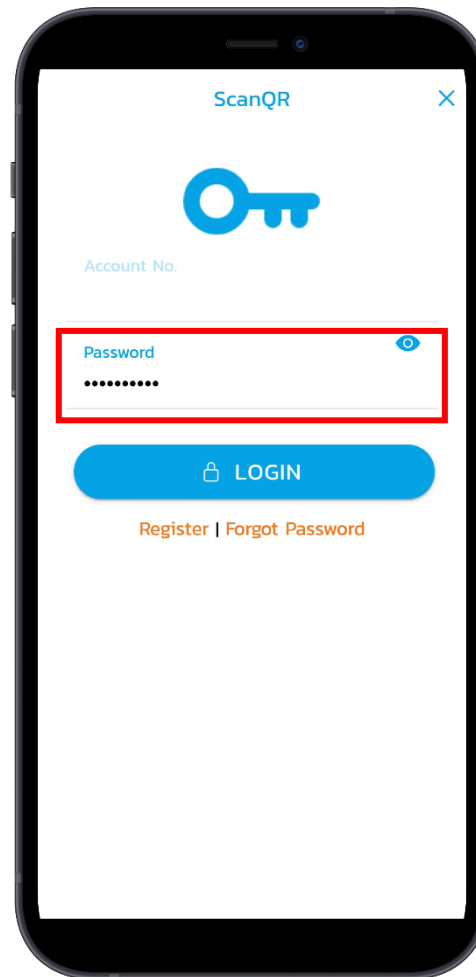

- 1.Open www.krungthaixspring.com and press Login with QR.
- 2.Open WealthMe Application via mobile phone and select Login PC Menu and scan QR Code from website screen
- 3.Press Login on WealthMe to login to the system.

Krungthai XSpring Securities Co., Ltd.

Type 1 :

Login with QR

KTX

3. After scan QR Code, you will see a screen to login with your password. (Password is 8-10 characters and consisting of combination of A-Z, a-z, 0-9)

Type 1 :

Login with QR

KTX

4. You can access the website immediately.

If you haven't verified the OTP for the registration on your mobile device via WealthMe application, please follow the steps as the instructions on the next page.