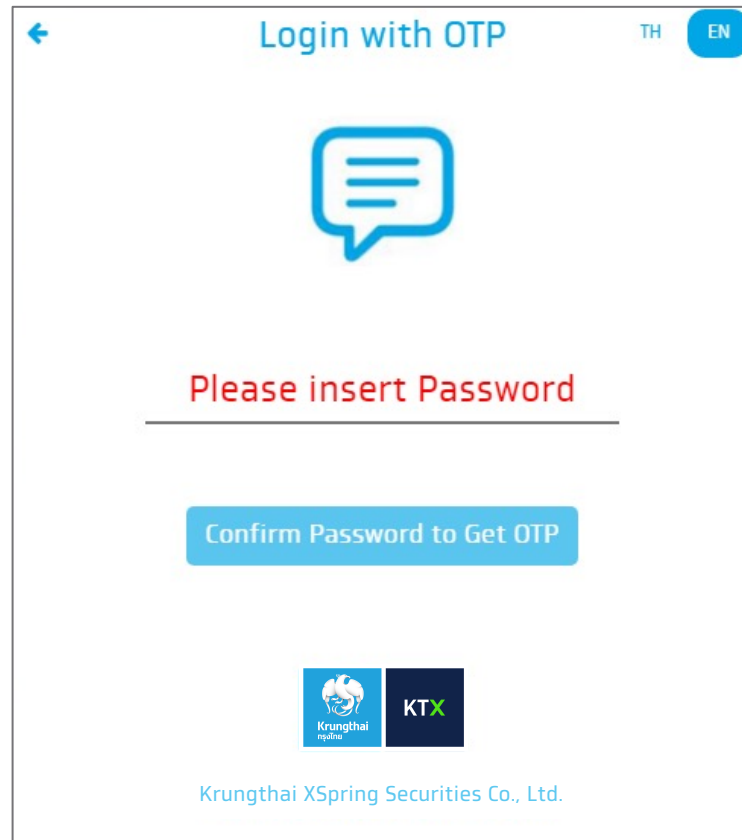

4.1.2 After that, please input OTP (6 digits) to confirm your mobile device registration.

Remark If you would like to change your mobile phone number, please contact your investment consultant.

Type 1 :

Login with QR

KTX

5. After verified OTP, the website screen on the PC will have a message confirm that you have logged in successful. Please press OK to access the website.

Type 2 :

Login with OTP

KT^X

1. In case you select  , you will see a screen to login with your password. (Password is 8-10 characters and consisting of combination of A-Z, a-z, 0-9)

Remark If you would like to change your mobile phone number, please contact your investment consultant.

Type 2 :

Login with OTP

KTX

2. Please input OTP (6 digits) as received from SMS.

← Login with OTP TH EN