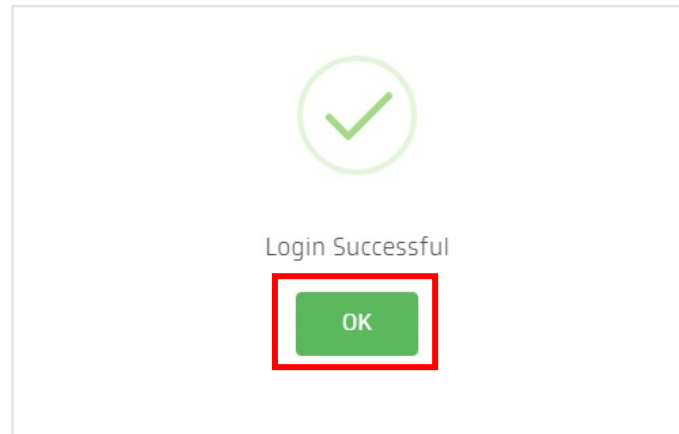

4.1.2 After that, please input OTP (6 digits) to confirm your mobile device registration.

Remark If you would like to change your mobile phone number, please contact your investment consultant.

Type 1 :

Login with QR

KTX

5. After verified OTP, the website screen on the PC will have a message confirm that you have logged in successful. Please press OK to access the website.

Type 2 :

Login with OTP

KT^X

1. In case you select  , you will see a screen to login with your password. (Password is 8-10 characters and consisting of combination of A-Z, a-z, 0-9)