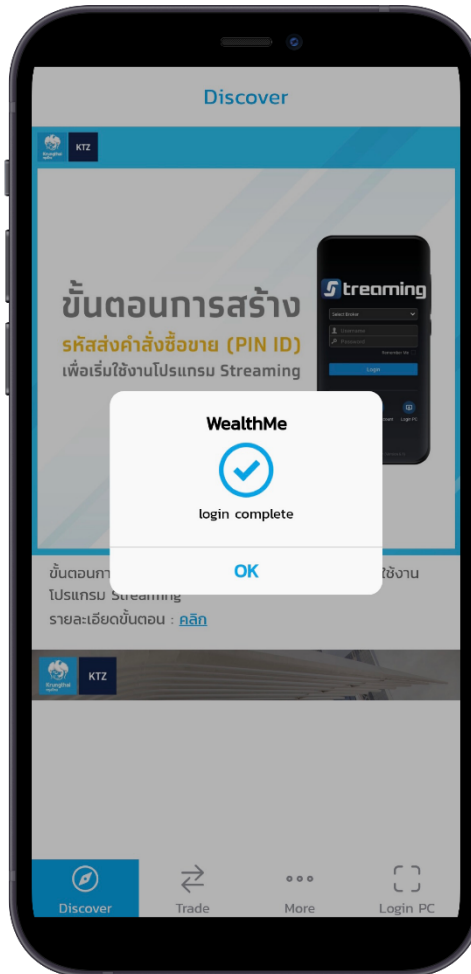

- 1.Open www.krungthaixspring.com and press Login with QR.
- 2.Open WealthMe Application via mobile phone and select Login PC Menu and scan QR Code from website screen
- 3.Press Login on WealthMe to login to the system.

Krungthai XSpring Securities Co., Ltd.

Type 1 :

Login with QR

KTX

3. After scan QR Code, you will see a screen to login with your password. (Password is 8-10 characters and consisting of combination of A-Z, a-z, 0-9)

Type 1 :

Login with QR

KTX

4. You can access the website immediately.

If you haven't verified the OTP for the registration on your mobile device via WealthMe application, please follow the steps as the instructions on the next page.

Type 1 :

Login with QR

KTX

4.1 How to verify the OTP for the registration on mobile device via WealthMe app.

4.1.1 The system will pop up a warning message, please press OK to receive OTP (6 digits) via SMS at your mobile phone number as you have given to KTX.